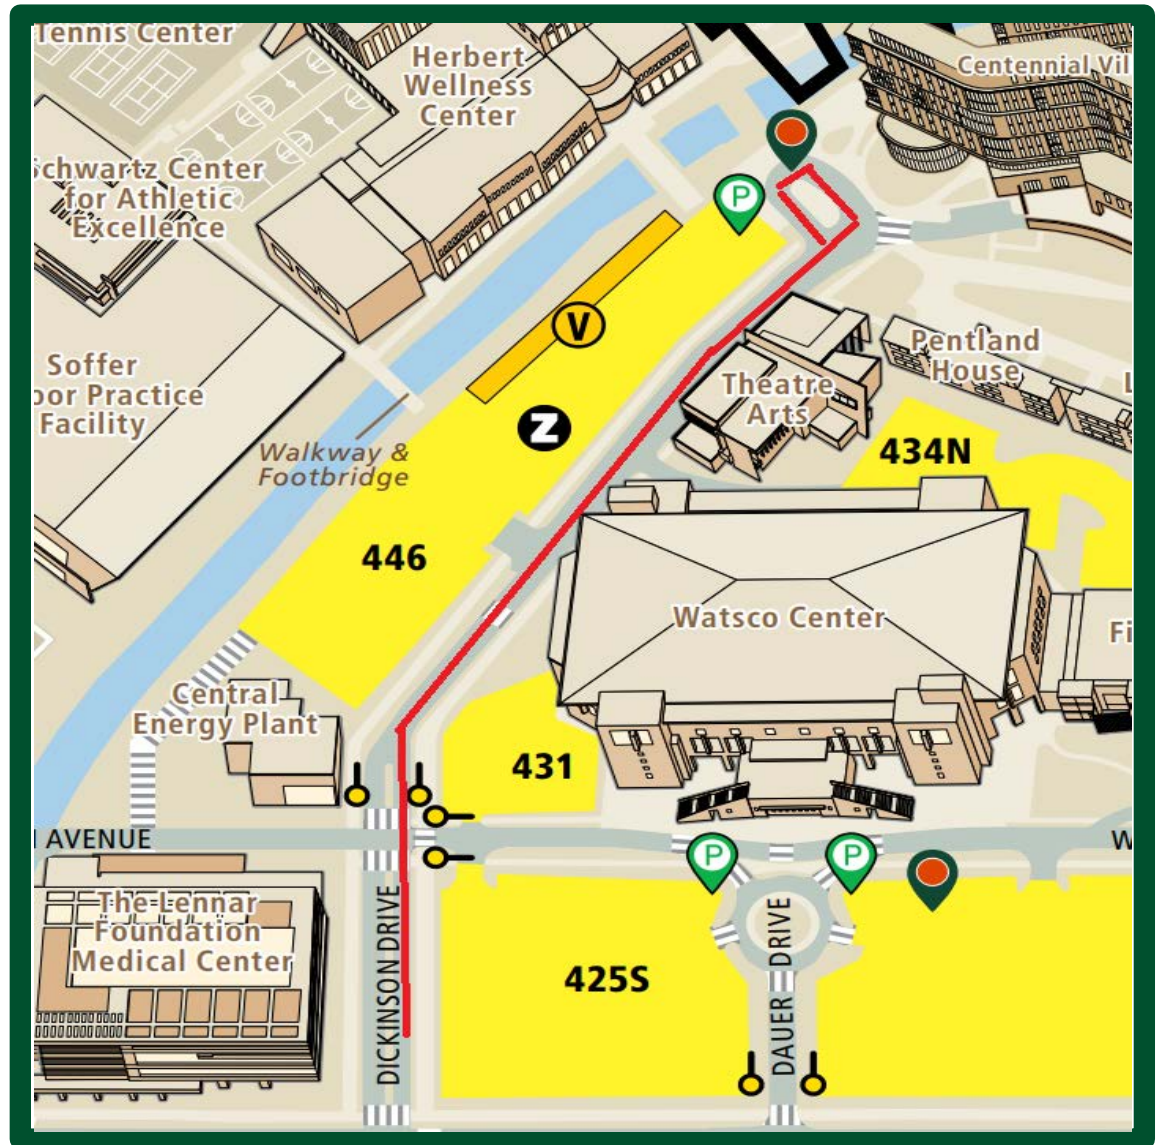

## Drop-off and Parking Map

Lots are enforced by the Department of Parking & Transportation. Hourly parking passes are available from the Wellness Center pay machine and via the pay-by-phone App. Mini Canes Camp and the Herbert Wellness Center are not responsible for parking citations. Parking available for lots 446 and 434N lots.

### Questions?

Call the camp office at 305-284-8510.

**Drop-off and Parking Location**  
Note the new pick-up and parking location for Mini Canes Camp.